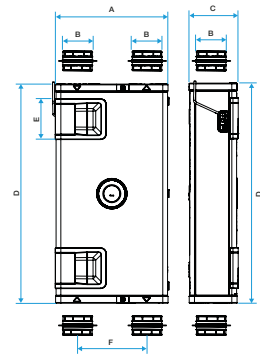

Dimensional data

References	A (mm)	B (mm)	C (mm)	D (mm)	E (mm)	F (mm)	Weight (kg)
11023313	600	160	250	1150	215	365	30

InspirAIR® Home SC 150 Premium

InspirAIR® Home SC 240 Premium

InspirAIR® Home SC 370 Premium