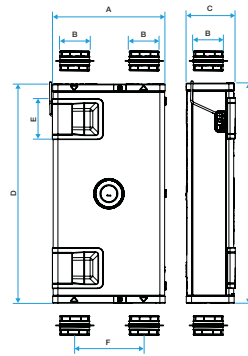

Dimensional data

References	A (mm)	B (mm)	C (mm)	D (mm)	E (mm)	F (mm)	Weight (kg)
11023313	600	160	250	1150	215	365	30

InspirAIR® Home SC 150 Premium

InspirAIR® Home SC 240 Premium

InspirAIR® Home SC 370 Premium