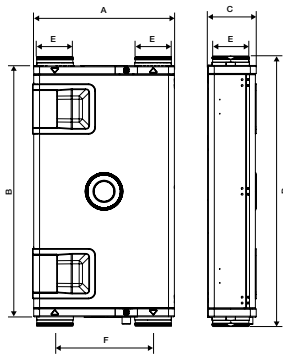

Dimensional data

References	A (mm)	B (mm)	C (mm)	D (mm)	E (mm)	F (mm)	Weight (kg)
11023313	600	160	250	1150	215	365	30

InspirAIR® Home SC 150 Premium

InspirAIR® Home SC 240 Premium

InspirAIR® Home SC 370 Premium