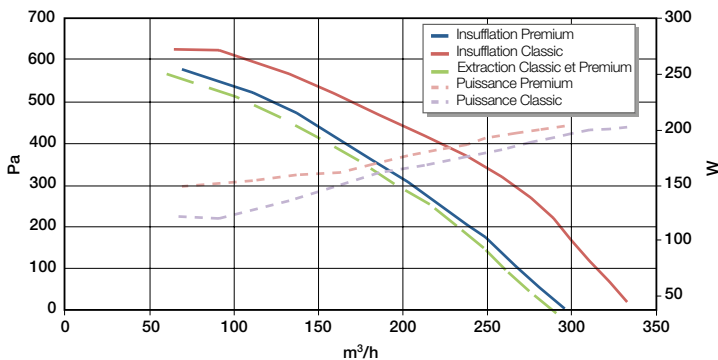

Airflow data

References	Airflow at max. speed (m³/h)
11023313	240

Electrical datas

References	Frequency (Hz)	Max. current (A)	Voltage (V)	Max. power
11023313	50	1,75	230	183

Regulatory data

References	Ventilation energy class – Average climate
11023313	A

Curve

> Test conditions:

- Outdoor air = dry air at 5°C, Hr <20%.
- Indoor air = dry air at 25°C, HR <20%. (EN13141-7 and EN308)

Avec filtre particules fines ou filtre COV (accessoire)